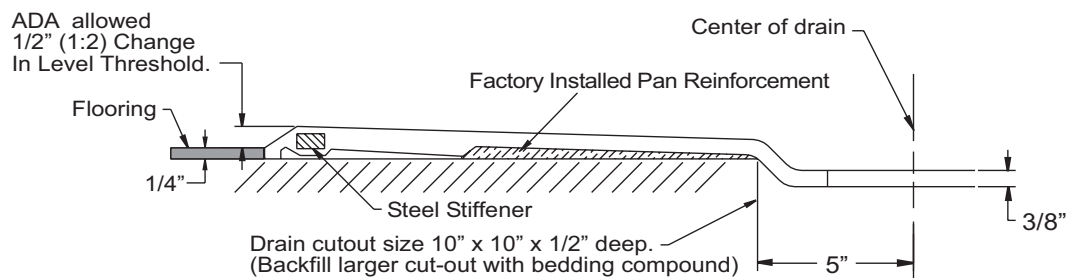

Detail Of Threshold