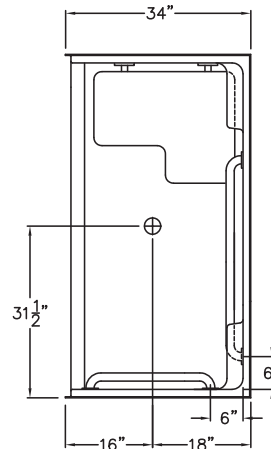

MODEL: APFQ6333BF75 Accessible Shower

Submittal Data

Product Features

- 63" x 34" x 78.75"
- 3/4" barrier free threshold
- Self-supporting and pre-leveled shower base eliminates mud setting
- Fully reinforced backing on walls
- Tile pattern easy to clean applied acrylic
- 3 molded soap ledges
- Textured slip-resistant floor
- Center drain location
- Lifetime manufacturer limited warranty

Code Compliance

- IPC International Plumbing Code
- UPC Uniform Plumbing Code
- ANSI Z124.2 Standards for Plastic Showers
- ADA Accessibility Guidelines for Buildings and Facilities
- ANSI A117.1 Accessible and Useable Buildings and Facilities
- Not TAS compliant, in Texas and North Carolina order APF6334BF75
- CSA
- MAS

Optional Accessories

- Collapsible Water Retainer
- Folding Shower Seat
- Caulkless Drain
- Grab Bars
- Shower Rod and Curtain
- Pressure Balance Valve with hand-held Shower and Slide Bar