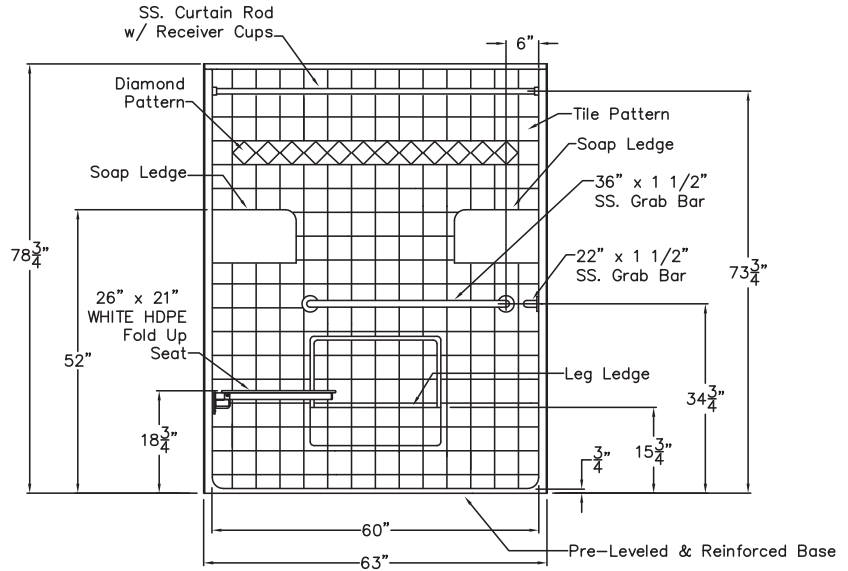

Handed by seat, left seat shown

Shower is ADA compliant when installed with
available ADAAG accessories.

In Texas and North Carolina order the
APF6334BF75.

MODEL: APFQ6333BF75 Accessible Shower

Submittal Data

Product Features

- 63" x 34" x 78.75"
- 3/4" barrier free threshold
- Self-supporting and pre-leveled shower base eliminates mud setting
- Fully reinforced backing on walls
- Tile pattern easy to clean applied acrylic
- 3 molded soap ledges
- Textured slip-resistant floor
- Center drain location
- Lifetime manufacturer limited warranty