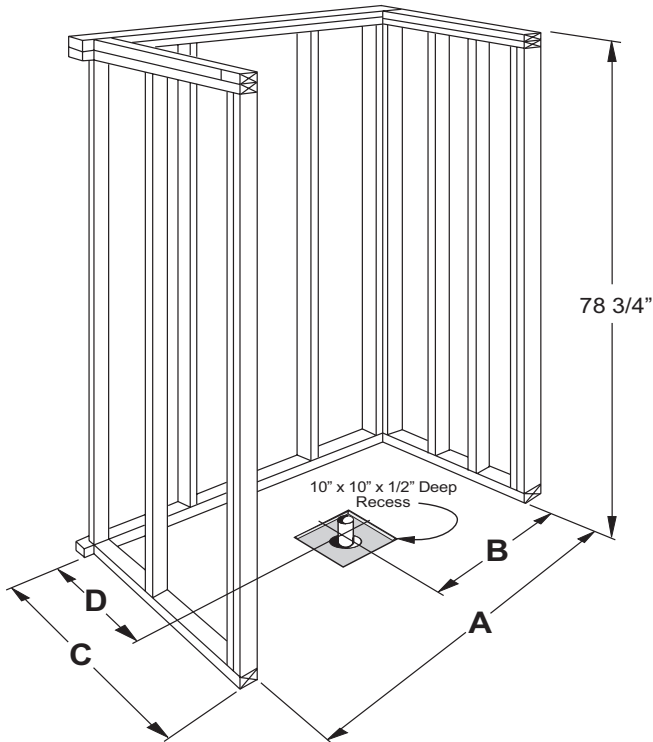

FREEDOM SHOWERS

MODEL: APFQ6333BF75 Freedom Accessible Shower Submittal Data - Installation

	A	B	C	D
APF6333	63 1/4"	31 5/8"	34"	18"