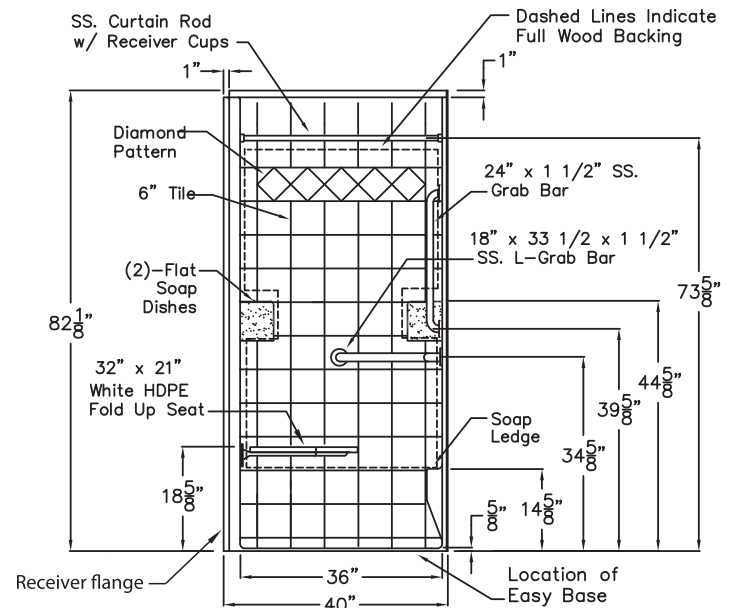

Optional Accessories

- Collapsible Water Retainer
- Folding Shower Seat
- Caulkless Drain
- Grab Bars
- Shower Rod and Curtain
- Pressure Balance Valve with hand-held Shower and Slide Bar