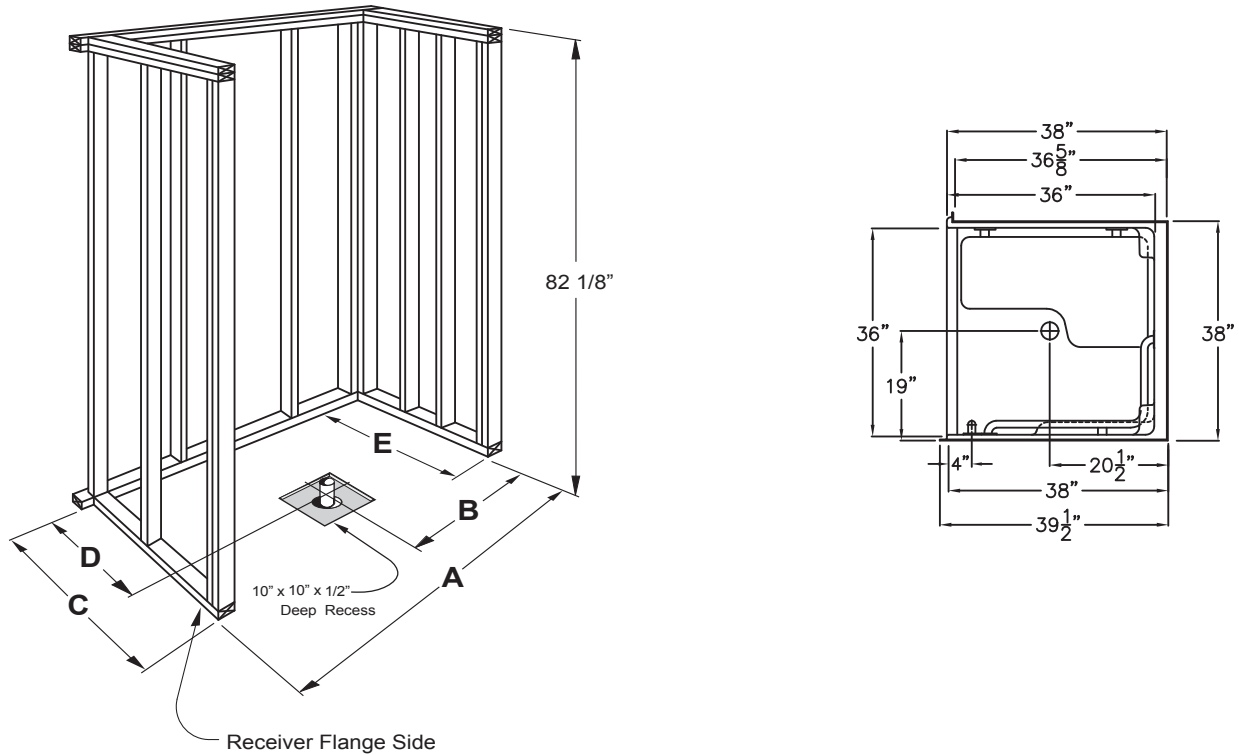

Freedom ADA Transfer Shower 40" x 38"

Model

APTXST3938BF625

40" x 38" x 82 1/8"

36" x 36" Inside Dimension

5/8" threshold with pre-leveled and reinforced shower base for easy installation

Durable, luxurious and easy to clean gelcoat fiberglass with tile pattern and diamond accent walls, 2 molded soap ledges and molded foot ledge

Submittal Data

Product Features

- 40" x 39 1/2" x 82 1/8"
- 5/8" barrier free threshold
- Self-supporting and pre-leveled shower base eliminates mud setting
- Full fiberglass encapsulated wood backing on walls
- Easy to clean gelcoat finish
- Tile patterned walls with diamond accents
- Textured slip-resistant floor
- Center drain location
- 30 Year manufacturer limited warranty

Optional Accessories

- Collapsible Water Retainer
- Folding Shower Seat
- Caulkless Drain
- Grab Bars
- Shower Rod and Curtain
- Pressure Balance Valve with hand-held Shower and Slide Bar

Handed by valve, right valve shown
With optional ADA accessories

FREEDOM SHOWERS

MODEL: APTXST3938BF625 ADA Transfer Shower Submittal Data - Installation

| | A | B | C | D | E |
|-----------------|---------|---------|---------|---------|---------|
| APFQ3938 | 38 1/4" | 19 1/8" | 36 5/8" | 20 1/2" | 39 1/2" |