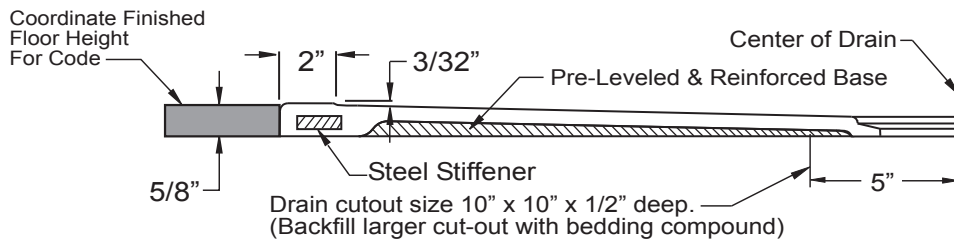

Freedom ADA Transfer Shower 40" x 38"

Model

APTXST3938BF625

40" x 38" x 82 1/8"

36" x 36" Inside Dimension

5/8" threshold with pre-leveled and reinforced shower base for easy installation

Durable, luxurious and easy to clean gelcoat fiberglass with tile pattern and diamond accent walls, 2 molded soap ledges and molded foot ledge

Submittal Data

Product Features

- 40" x 39 1/2" x 82 1/8"
- 5/8" barrier free threshold
- Self-supporting and pre-leveled shower base eliminates mud setting
- Full fiberglass encapsulated wood backing on walls
- Easy to clean gelcoat finish
- Tile patterned walls with diamond accents
- Textured slip-resistant floor
- Center drain location
- 30 Year manufacturer limited warranty

Optional Accessories

- Collapsible Water Retainer
- Folding Shower Seat
- Caulkless Drain
- Grab Bars
- Shower Rod and Curtain
- Pressure Balance Valve with hand-held Shower and Slide Bar

Handed by valve, right valve shown
With optional ADA accessories

FREEDOM SHOWERS

MODEL: APTXST3938BF625 ADA Transfer Shower Submittal Data - Installation

| | A | B | C | D | E |
|-----------------|---------|---------|---------|---------|---------|
| APFQ3938 | 38 1/4" | 19 1/8" | 36 5/8" | 20 1/2" | 39 1/2" |