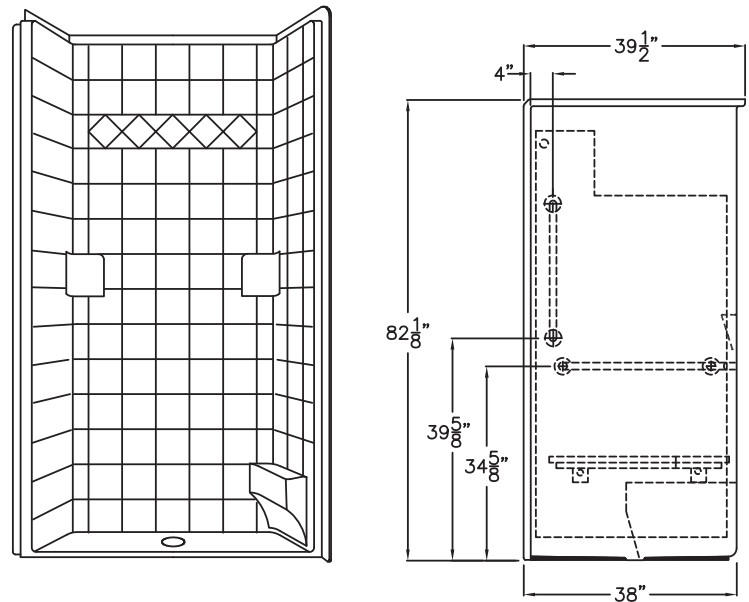

Freedom ADA Transfer Shower 40" x 38"

Model

APTXST3938BF625

40" x 38" x 82 1/8"

36" x 36" Inside Dimension

5/8" threshold with pre-leveled and reinforced shower base for easy installation

Durable, luxurious and easy to clean gelcoat fiberglass with tile pattern and diamond accent walls, 2 molded soap ledges and molded foot ledge

Submittal Data

Product Features

- 40" x 39 1/2" x 82 1/8"
- 5/8" barrier free threshold
- Self-supporting and pre-leveled shower base eliminates mud setting
- Full fiberglass encapsulated wood backing on walls
- Easy to clean gelcoat finish
- Tile patterned walls with diamond accents
- Textured slip-resistant floor
- Center drain location
- 30 Year manufacturer limited warranty

FREEDOM SHOWERS

MODEL: APTXST3938BF625 ADA Transfer Shower Submittal Data - Installation

| | A | B | C | D | E |
|-----------------|---------|---------|---------|---------|---------|
| APFQ3938 | 38 1/4" | 19 1/8" | 36 5/8" | 20 1/2" | 39 1/2" |