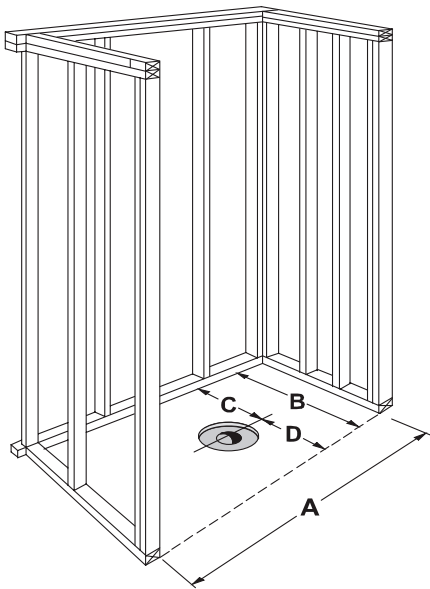

#### Optional Accessories (Installed at job site)

- Collapsible Water Retainer
- Drain
- Shower Curtain

Front View

Side View

Top View

THRESHOLD VIEW

## MODEL: APFQ6233BF75 Freedom Roll-In Shower Submittal Data - Installation

**FRAMING DIMENSIONS**

A	B	C	D
62 $\frac{1}{4}$ "	33"	17"	16"

10" Diameter x 1/2" Deep  
Recess Around Drain Core

DETAIL OF DRAIN CORE AREA