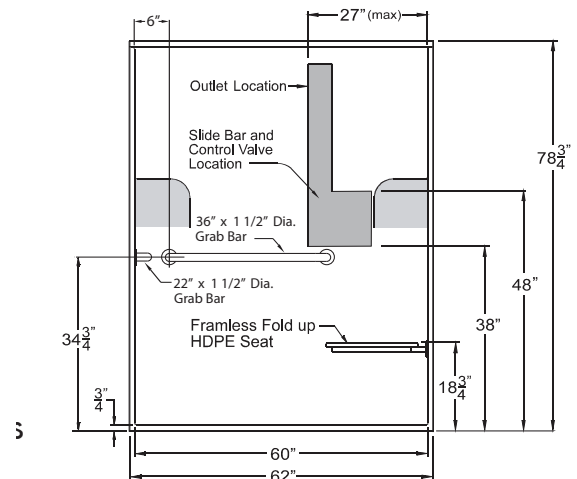

FREEDOM SHOWERS

MODEL: APFQ6233BF75 Freedom Roll-In Shower

Submittal Data

Product Features

- 62" x 33" x 78.75"
- One piece shower
- 3/4" barrier free threshold
- Self-supporting and pre-leveled shower base eliminates mud setting
- Fully reinforced backing on walls
- Smooth wall easy to clean applied acrylic
- 2 molded soap ledges
- Textured slip-resistant floor
- Center drain location

Code Compliance

- ADAAG
- ADA
- ANSI/MN

Optional Accessories (factory installed)

- Grab bars
- Folding shower bench
- Curtain rod
- Slide bar with hand held shower and valve

Optional Accessories (Installed at job site)

- Collapsible Water Retainer
- Drain
- Shower Curtain

Front View