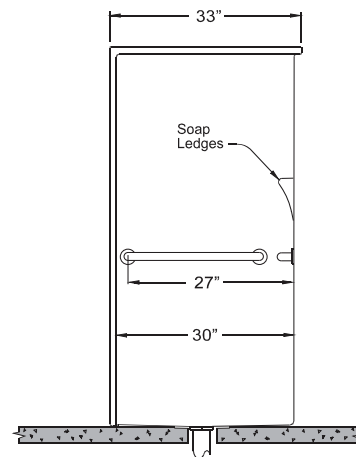

FREEDOM SHOWERS

MODEL: APFQ6233BF75 Freedom Roll-In Shower

Submittal Data

Product Features

- 62" x 33" x 78.75"
- One piece shower
- 3/4" barrier free threshold
- Self-supporting and pre-leveled shower base eliminates mud setting
- Fully reinforced backing on walls
- Smooth wall easy to clean applied acrylic
- 2 molded soap ledges
- Textured slip-resistant floor
- Center drain location

Code Compliance

- ADAAG
- ADA
- ANSI/MN

Optional Accessories (factory installed)

- Grab bars
- Folding shower bench
- Curtain rod
- Slide bar with hand held shower and valve

Optional Accessories (Installed at job site)

- Collapsible Water Retainer
- Drain
- Shower Curtain

Side View