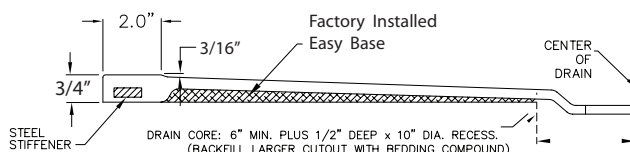

#### Optional Accessories (Installed at job site)

- Collapsible Water Retainer
- Drain
- Shower Curtain

Front View

Side View

Top View

THRESHOLD VIEW