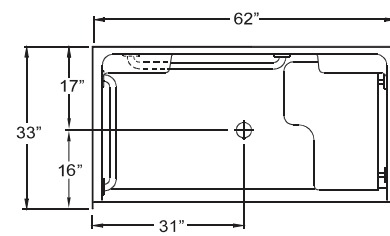

FREEDOM SHOWERS

MODEL: APFQ6233BF75 Freedom Roll-In Shower

Submittal Data

Product Features

- 62" x 33" x 78.75"
- One piece shower
- 3/4" barrier free threshold
- Self-supporting and pre-leveled shower base eliminates mud setting
- Fully reinforced backing on walls
- Smooth wall easy to clean applied acrylic
- 2 molded soap ledges
- Textured slip-resistant floor
- Center drain location

Code Compliance

- ADAAG
- ADA
- ANSI/MN

Optional Accessories (factory installed)

- Grab bars
- Folding shower bench
- Curtain rod
- Slide bar with hand held shower and valve

Optional Accessories (Installed at job site)

- Collapsible Water Retainer
- Drain
- Shower Curtain

Top View