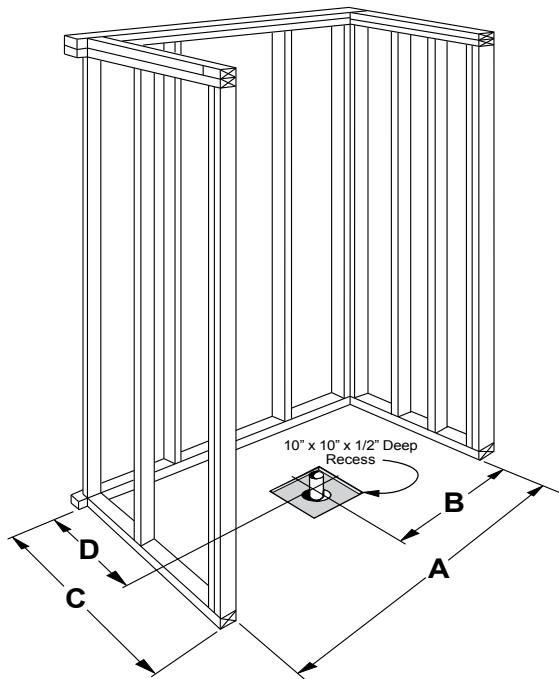

Freedom ADA Roll-In Shower 64" x 35"

Model APF6037BF3P

64" x 35" x 74 1/2"

Three Piece Shower

1 1/4" barrier free threshold with pre-leveled and reinforced shower base for easy installation

Textured Floor

Durable, luxurious and easy to clean gelcoat

Shower is ADA compliant when installed with available ADAAG accessories.

30 Year Manufacturer's Limited Warranty

FREEDOM SHOWERS

MODEL: APF6037BF3P Freedom Roll-In Shower

Submittal Data

Product Features

- 64" x 35" x 74.5"
- Three piece shower
- 1 1/4" barrier free threshold
- Self-supporting and pre-leveled shower base eliminates mud setting
- Full fiberglass encapsulated wood backing on walls
- Smooth wall easy to clean gelcoat finish
- Textured slip-resistant floor
- Center drain location

- Collapsible Water Retainer
- Drain
- Shower Curtain

FREEDOM SHOWERS

MODEL: APF6037BF3P Freedom Roll-In Shower Submittal Data - Installation

| | A | B | C | D |
|----------|---------|---------|-----|---------|
| 6037BF3P | 64 1/4" | 32 1/8" | 35" | 26 1/2" |

DETAIL OF DRAIN CORE AREA

4" To 6" Diameter Drain Core
Through Slab.

10" Diameter x 1/2" Deep
Recess Around Core