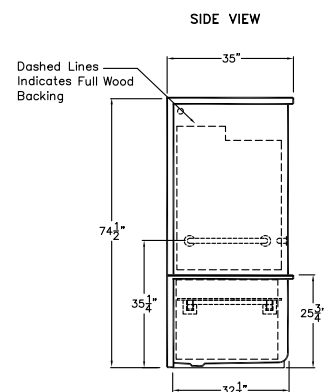

Shower is ADA compliant when installed with available ADAAG accessories.

30 Year Manufacturer's Limited Warranty

FREEDOM SHOWERS

MODEL: APF6037BF3P Freedom Roll-In Shower

Submittal Data

Product Features

- 64" x 35" x 74.5"
- Three piece shower
- 1 1/4" barrier free threshold
- Self-supporting and pre-leveled shower base eliminates mud setting
- Full fiberglass encapsulated wood backing on walls
- Smooth wall easy to clean gelcoat finish
- Textured slip-resistant floor
- Center drain location

Code Compliance

- ADAAG
- ADA
- HUD
- ANSI/MN

Optional Accessories (factory installed)

- Grab bars
- Folding shower bench
- Curtain rod
- Slide bar with hand held shower and valve

Optional Accessories (Installed at job site)

- Collapsible Water Retainer
- Drain
- Shower Curtain

FREEDOM SHOWERS

MODEL: APF6037BF3P Freedom Roll-In Shower Submittal Data - Installation

| | A | B | C | D |
|----------|---------|---------|-----|---------|
| 6037BF3P | 64 1/4" | 32 1/8" | 35" | 26 1/2" |

DETAIL OF DRAIN CORE AREA

4" To 6" Diameter Drain Core
Through Slab.

10" Diameter x 1/2" Deep
Recess Around Core