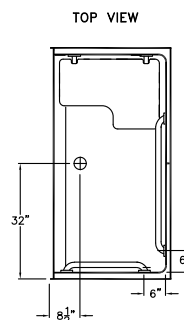

Shower is ADA compliant when installed with available ADAAG accessories.

30 Year Manufacturer's Limited Warranty

FREEDOM SHOWERS

MODEL: APF6037BF3P Freedom Roll-In Shower

Submittal Data

Product Features

- 64" x 35" x 74.5"
- Three piece shower
- 1 1/4" barrier free threshold
- Self-supporting and pre-leveled shower base eliminates mud setting
- Full fiberglass encapsulated wood backing on walls
- Smooth wall easy to clean gelcoat finish
- Textured slip-resistant floor
- Center drain location

Code Compliance

- ADAAG
- ADA
- HUD
- ANSI/MN

Optional Accessories (factory installed)

- Grab bars
- Folding shower bench
- Curtain rod
- Slide bar with hand held shower and valve

Optional Accessories (Installed at job site)

- Collapsible Water Retainer
- Drain
- Shower Curtain

FREEDOM SHOWERS

MODEL: APF6037BF3P Freedom Roll-In Shower Submittal Data - Installation

| | A | B | C | D |
|----------|---------|---------|-----|---------|
| 6037BF3P | 64 1/4" | 32 1/8" | 35" | 26 1/2" |

DETAIL OF DRAIN CORE AREA

4" To 6" Diameter Drain Core
Through Slab.

10" Diameter x 1/2" Deep
Recess Around Core