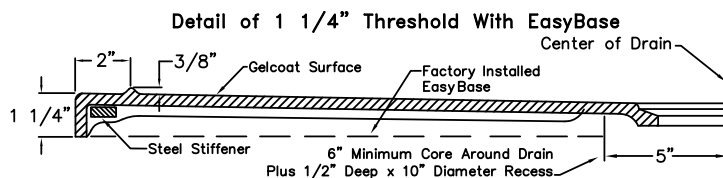

Shower is ADA compliant when installed with available ADAAG accessories.

30 Year Manufacturer's Limited Warranty

FREEDOM SHOWERS

MODEL: APF6037BF3P Freedom Roll-In Shower

Submittal Data

Product Features

- 64" x 35" x 74.5"
- Three piece shower
- 1 1/4" barrier free threshold
- Self-supporting and pre-leveled shower base eliminates mud setting
- Full fiberglass encapsulated wood backing on walls
- Smooth wall easy to clean gelcoat finish
- Textured slip-resistant floor
- Center drain location

Code Compliance

- ADAAG
- ADA
- HUD
- ANSI/MN

Optional Accessories (factory installed)

- Grab bars
- Folding shower bench
- Curtain rod
- Slide bar with hand held shower and valve

Optional Accessories (Installed at job site)

- Collapsible Water Retainer
- Drain
- Shower Curtain

FREEDOM SHOWERS

MODEL: APF6037BF3P Freedom Roll-In Shower Submittal Data - Installation

| | A | B | C | D |
|----------|---------|---------|-----|---------|
| 6037BF3P | 64 1/4" | 32 1/8" | 35" | 26 1/2" |

DETAIL OF DRAIN CORE AREA

4" To 6" Diameter Drain Core
Through Slab.

10" Diameter x 1/2" Deep
Recess Around Core