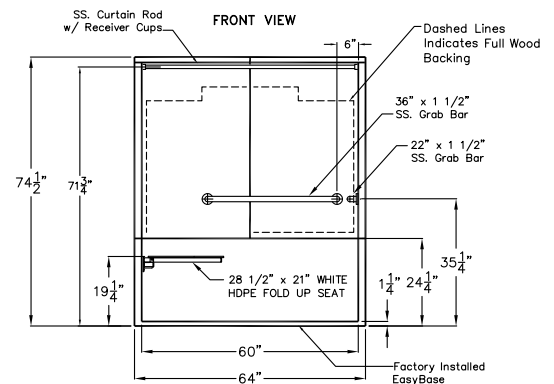

Shower is ADA compliant when installed with available ADAAG accessories.

30 Year Manufacturer's Limited Warranty

FREEDOM SHOWERS

MODEL: APF6037BF3P Freedom Roll-In Shower

Submittal Data

Product Features

- 64" x 35" x 74.5"
- Three piece shower
- 1 1/4" barrier free threshold
- Self-supporting and pre-leveled shower base eliminates mud setting
- Full fiberglass encapsulated wood backing on walls
- Smooth wall easy to clean gelcoat finish
- Textured slip-resistant floor
- Center drain location

- Collapsible Water Retainer
- Drain
- Shower Curtain

FREEDOM SHOWERS

MODEL: APF6037BF3P Freedom Roll-In Shower Submittal Data - Installation

| | A | B | C | D |
|----------|---------|---------|-----|---------|
| 6037BF3P | 64 1/4" | 32 1/8" | 35" | 26 1/2" |

DETAIL OF DRAIN CORE AREA

4" To 6" Diameter Drain Core
Through Slab.

10" Diameter x 1/2" Deep
Recess Around Core